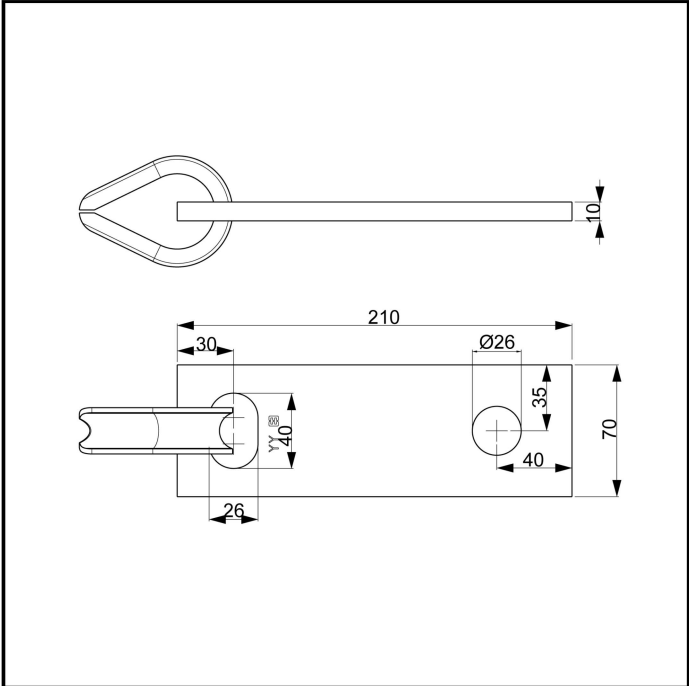

Straight stay link SH521.1

Stay wire accessories.

Code SH521.1
GTIN 6418677407260
Name Straight stay link
Length 210 + thimble

Dimensions

Weight 1.04 kg

ETIM

ETIM Class EC003513
Type of accessory/spare part Stay wire link
Material Steel
UV resistant Yes
Insulator No

Packaging

Carton

Size 3 pcs
Depth 350 mm
Height 70 mm
Width 300 mm
Weight 3.420 kg
Volume 7.35 l

Pallet package

Size 360 pcs
Depth 1200 mm
Height 1050 mm
Width 800 mm
Weight 430.400 kg
Volume 1008 l

Downloads