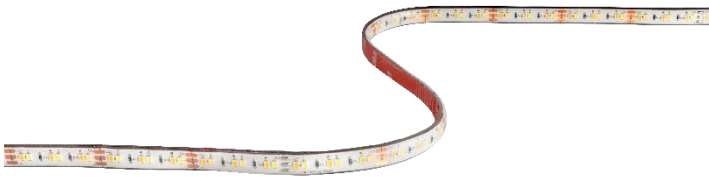

ROBUS®

FLEXI-STRIPS

VEGAS TUNEABLE

9.6W/m, 19.2W/m, 12V, 24V, IP20, IP67

IP20

IP67

PRODUCT INFORMATION DOCUMENT

FEATURES

- Unique design of the strip allows smooth transition of light colour temperature range between 2700K and 6500K
- IP20 and IP67 versions for indoor and outdoor applications
- Can be cut every 5cm or 8cm (12V and 24V respectively) and reconnected as required. Cut-And-Connect service available through our Emergency Conversions Unit
- Maximum continuous strip run of 10m
- Choose from wide range of power supplies to match the length of used striplight
- Remote and wall mounted controllers available as accessories

CONSTRUCTION

- FPC copper substrate PCB
- 500mm 2x18AWG input wires

Product Code:	12V		24V	
	IP20	IP67	IP20	IP67
	RVA96CCT22050	RVA96CCT26730	RVA192CCT22050	RVA192CCT26730
Comparable to:	NA	NA	NA	NA
Total Power (W):	5.7-9.6	6.0-9.6	11.2-19.2	11.7-19.2
Power Factor:	NA	NA	NA	NA
Total Light Output (lm):	520-910	430-800	940-1780	800-1520
Total Emergency Light Output (lm):	NA	NA	NA	NA
Efficacy (lm/cctW):	88-94	72-83	83-92	67-79
Lux at 1m (lux):	160-170	110-120	290-330	200-220
Emergency Lux at 1m (lux):	NA	NA	NA	NA
CCT (K):	2700-6500	2700-6500	2700-6500	2700-6500
CRI:	80	80	80	80
IP:	20	20	67	67
Operation Temperature (°C):	-20 ≤ Ta ≤ +40		-20 ≤ Ta ≤ +40	
Inrush Current:	NA	NA	NA	NA
RG Value:	0	0	0	0
SDCM:	6	6	6	6
P _{ST} LM:	NA	NA	NA	NA
SVM:	NA	NA	NA	NA
Energy Class:	F	G	G	G
Rated Life to L70B50 (Hrs):	50000	50000	50000	50000
Dimensions LxWxH (mm):	50000x10x2	30000x12x4	50000x10x2	30000x12x4
Weight (kg):	0.016	0.065	0.016	0.065

Separate Control Gear Information				
Type of Light Source:	LED	LED	LED	LED
Full Load Efficiency (%):	NA	NA	NA	NA
P _{NET} (W):	NA	NA	NA	NA
Dimensions (mm):	NA	NA	NA	NA

PLEASE NOTE: INFORMATION IN THIS DOCUMENT MAY BE SUBJECT TO CHANGE WITHOUT PRIOR NOTICE