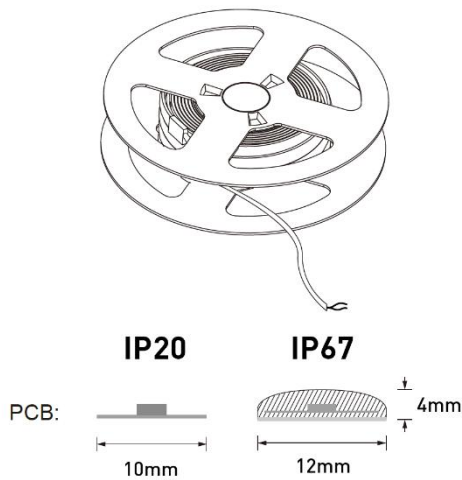

- Unique design of the strip allows smooth transition of light colour temperature range between 2700K and 6500K
- IP20 and IP67 versions for indoor and outdoor applications
- Can be cut every 5cm or 8cm (12V and 24V respectively) and reconnected as required. Cut-And-Connect service available through our Emergency Conversions Unit
- Maximum continuous strip run of 10m
- Choose from wide range of power supplies to match the length of used striplight
- Remote and wall mounted controllers available as accessories

CONSTRUCTION

- FPC copper substrate PCB
- 500mm 2x18AWG input wires

Product Code:	12V		24V	
	IP20	IP67	IP20	IP67
	RVA96CCT22050	RVA96CCT26730	RVA192CCT22050	RVA192CCT26730
Comparable to:	NA	NA	NA	NA
Total Power (W):	5.7-9.6	6.0-9.6	11.2-19.2	11.7-19.2
Power Factor:	NA	NA	NA	NA
Total Light Output (lm):	520-910	430-800	940-1780	800-1520
Total Emergency Light Output (lm):	NA	NA	NA	NA
Efficacy (lm/cctW):	88-94	72-83	83-92	67-79
Lux at 1m (lux):	160-170	110-120	290-330	200-220
Emergency Lux at 1m (lux):	NA	NA	NA	NA
CCT (K):	2700-6500	2700-6500	2700-6500	2700-6500
CRI:	80	80	80	80
IP:	20	20	67	67
Operation Temperature (°C):	-20 ≤ Ta ≤ +40		-20 ≤ Ta ≤ +40	
Inrush Current:	NA	NA	NA	NA
RG Value:	0	0	0	0
SDCM:	6	6	6	6
P _{ST} LM:	NA	NA	NA	NA
SVM:	NA	NA	NA	NA
Energy Class:	F	G	G	G
Rated Life to L70B50 (Hrs):	50000	50000	50000	50000
Dimensions LxWxH (mm):	50000x10x2	30000x12x4	50000x10x2	30000x12x4
Weight (kg):	0.016	0.065	0.016	0.065

Cone Illuminance Diagram

Diagram for RVA192CCT22050 in 6500K. Other diagrams available on request

Polar Intensity Diagram

Diagram for RVA192CCT22050 in 6500K. Other diagrams available on request

Dimension Diagram

Accessories

RVACCTS

VEGAS CCT Switch Accessory for Tuneable Strips

Sensor Data

Time Off Delay:	NA
Illuminance Switching Range:	NA
Sensitivity Range (%):	NA
Mounting Height (max):	NA
Detection Zone Diameter (max):	NA