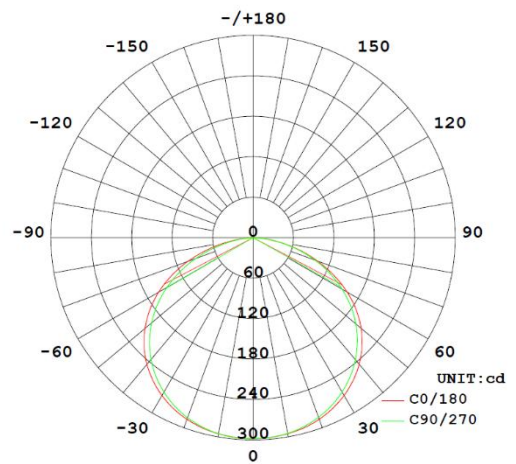

Cone Illuminance Diagram

Diagram for RVA192CCT22050 in 6500K. Other diagrams available on request

Polar Intensity Diagram

Diagram for RVA192CCT22050 in 6500K. Other diagrams available on request

Dimension Diagram

Accessories

RVACCTS

VEGAS CCT Switch Accessory for Tuneable Strips

Sensor Data

Time Off Delay:	NA
Illuminance Switching Range:	NA
Sensitivity Range (%):	NA
Mounting Height (max):	NA
Detection Zone Diameter (max):	NA