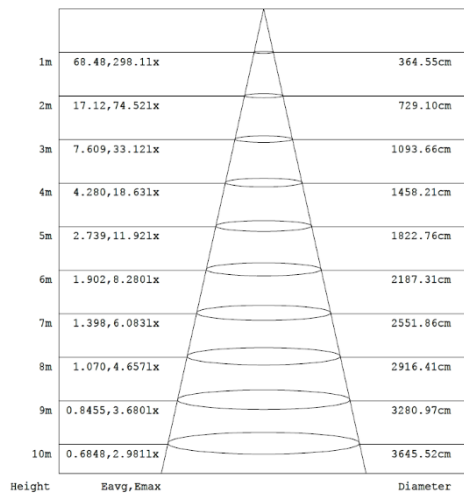

CONSTRUCTION

- FPC copper substrate PCB
- 500mm 2x18AWG input wires

Product Code:	12V		24V	
	IP20	IP67	IP20	IP67
	RVA96CCT22050	RVA96CCT26730	RVA192CCT22050	RVA192CCT26730
Comparable to:	NA	NA	NA	NA
Total Power (W):	5.7-9.6	6.0-9.6	11.2-19.2	11.7-19.2
Power Factor:	NA	NA	NA	NA
Total Light Output (lm):	520-910	430-800	940-1780	800-1520
Total Emergency Light Output (lm):	NA	NA	NA	NA
Efficacy (lm/cctW):	88-94	72-83	83-92	67-79
Lux at 1m (lux):	160-170	110-120	290-330	200-220
Emergency Lux at 1m (lux):	NA	NA	NA	NA
CCT (K):	2700-6500	2700-6500	2700-6500	2700-6500
CRI:	80	80	80	80
IP:	20	20	67	67
Operation Temperature (°C):	-20 ≤ Ta ≤ +40		-20 ≤ Ta ≤ +40	
Inrush Current:	NA	NA	NA	NA
RG Value:	0	0	0	0
SDCM:	6	6	6	6
P _{ST} LM:	NA	NA	NA	NA
SVM:	NA	NA	NA	NA
Energy Class:	F	G	G	G
Rated Life to L70B50 (Hrs):	50000	50000	50000	50000
Dimensions LxWxH (mm):	50000x10x2	30000x12x4	50000x10x2	30000x12x4
Weight (kg):	0.016	0.065	0.016	0.065

Cone Illuminance Diagram

Diagram for RVA192CCT22050 in 6500K. Other diagrams available on request

Polar Intensity Diagram

Diagram for RVA192CCT22050 in 6500K. Other diagrams available on request

Dimension Diagram

Accessories

RVACCTS

VEGAS CCT Switch Accessory for Tuneable Strips

Sensor Data

Time Off Delay:	NA
Illuminance Switching Range:	NA
Sensitivity Range (%):	NA
Mounting Height (max):	NA
Detection Zone Diameter (max):	NA